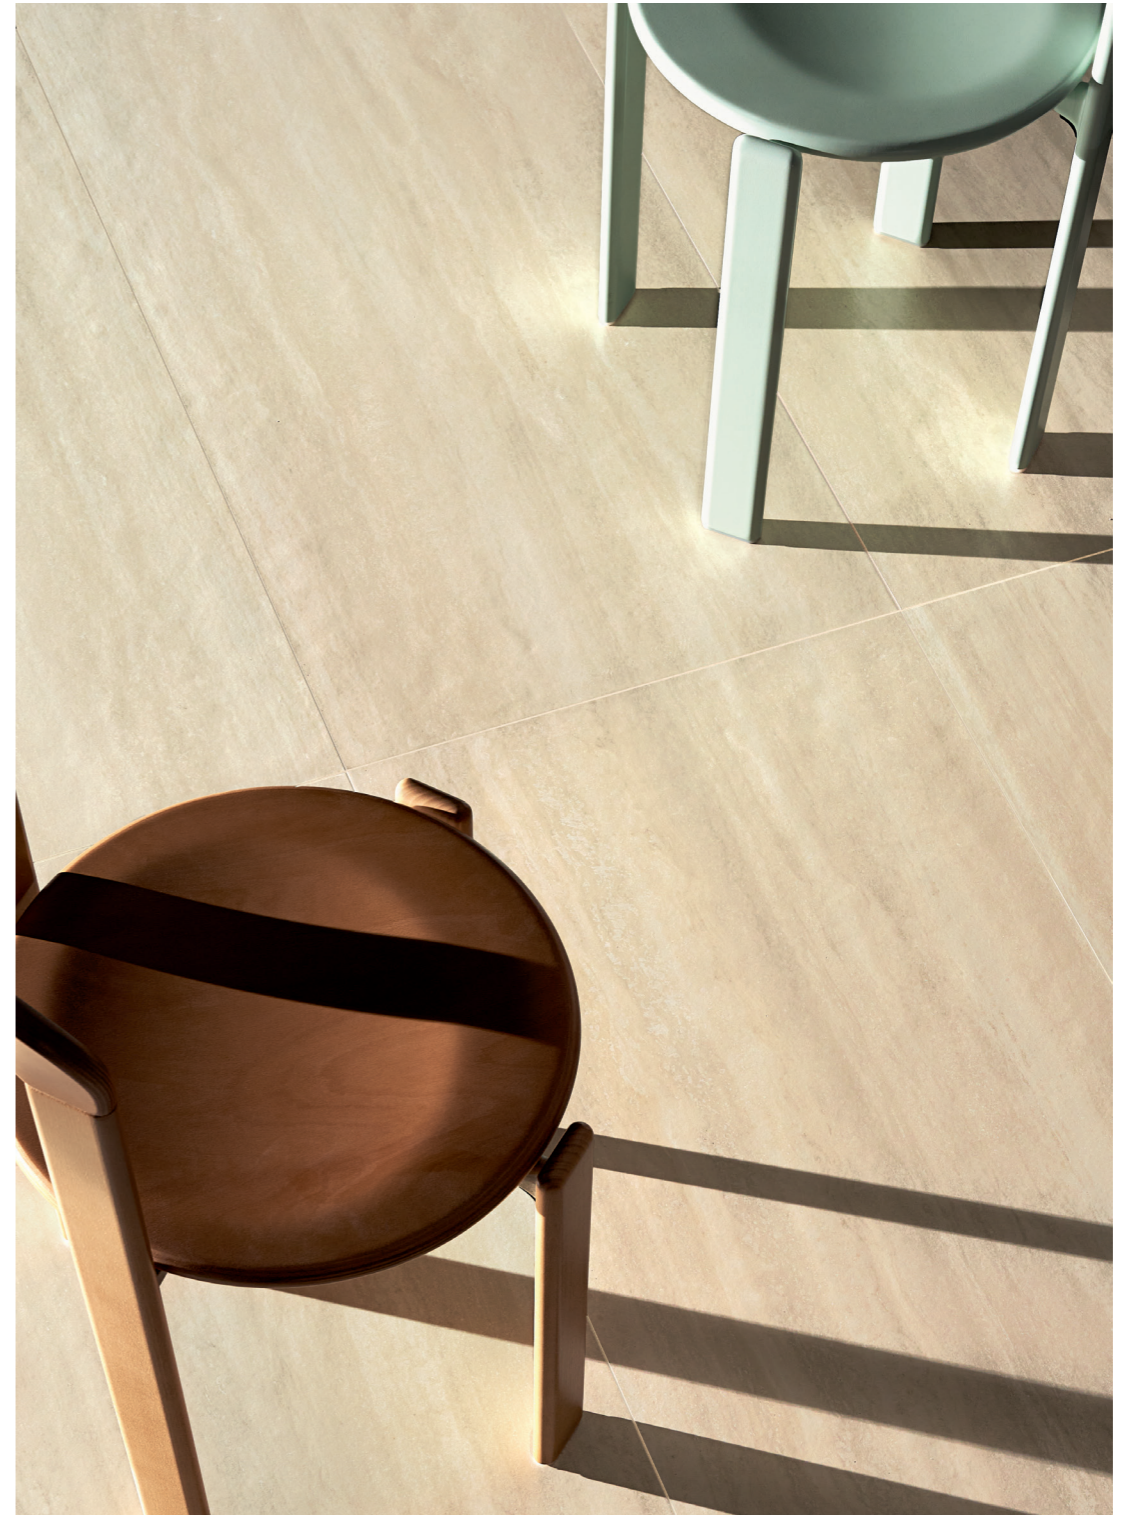

Italic Cushion Travertino 7,5x60 3"x24" - Italic Plain Beige Lux 5x20 2"x8"

Italic Travertino 60x120 24"x48"