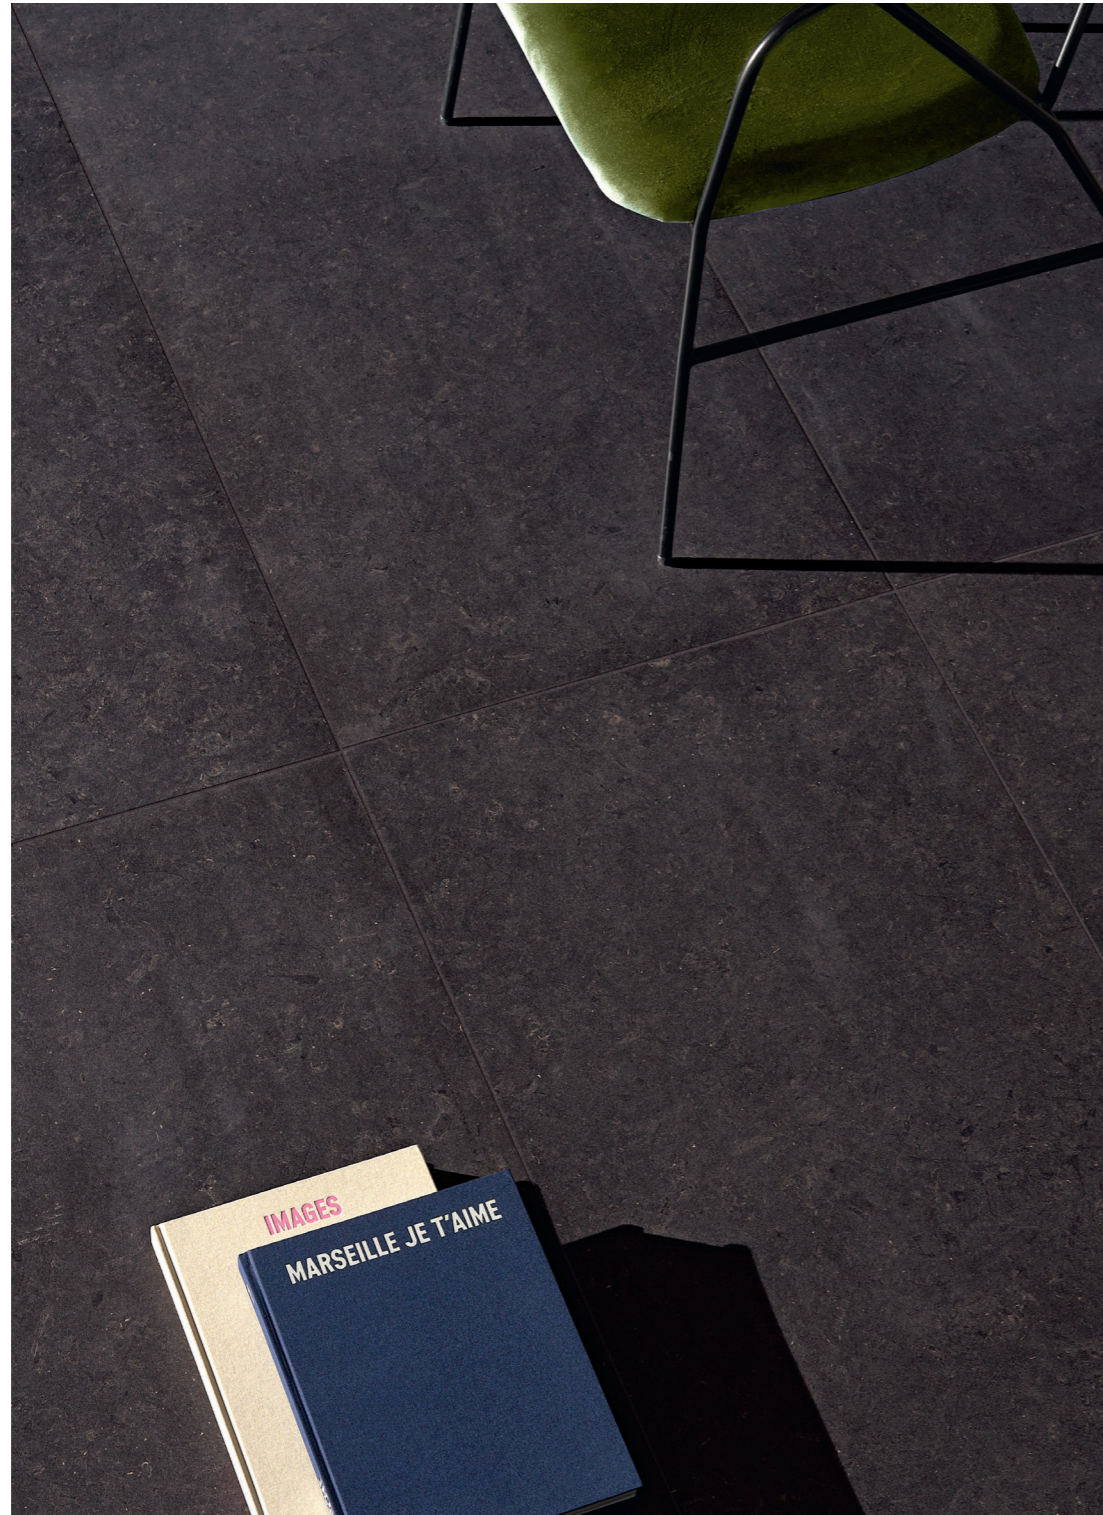

Italic Mosaic Mix B 30x30 12"x12"

Italic Lava 60x120 24"x48"