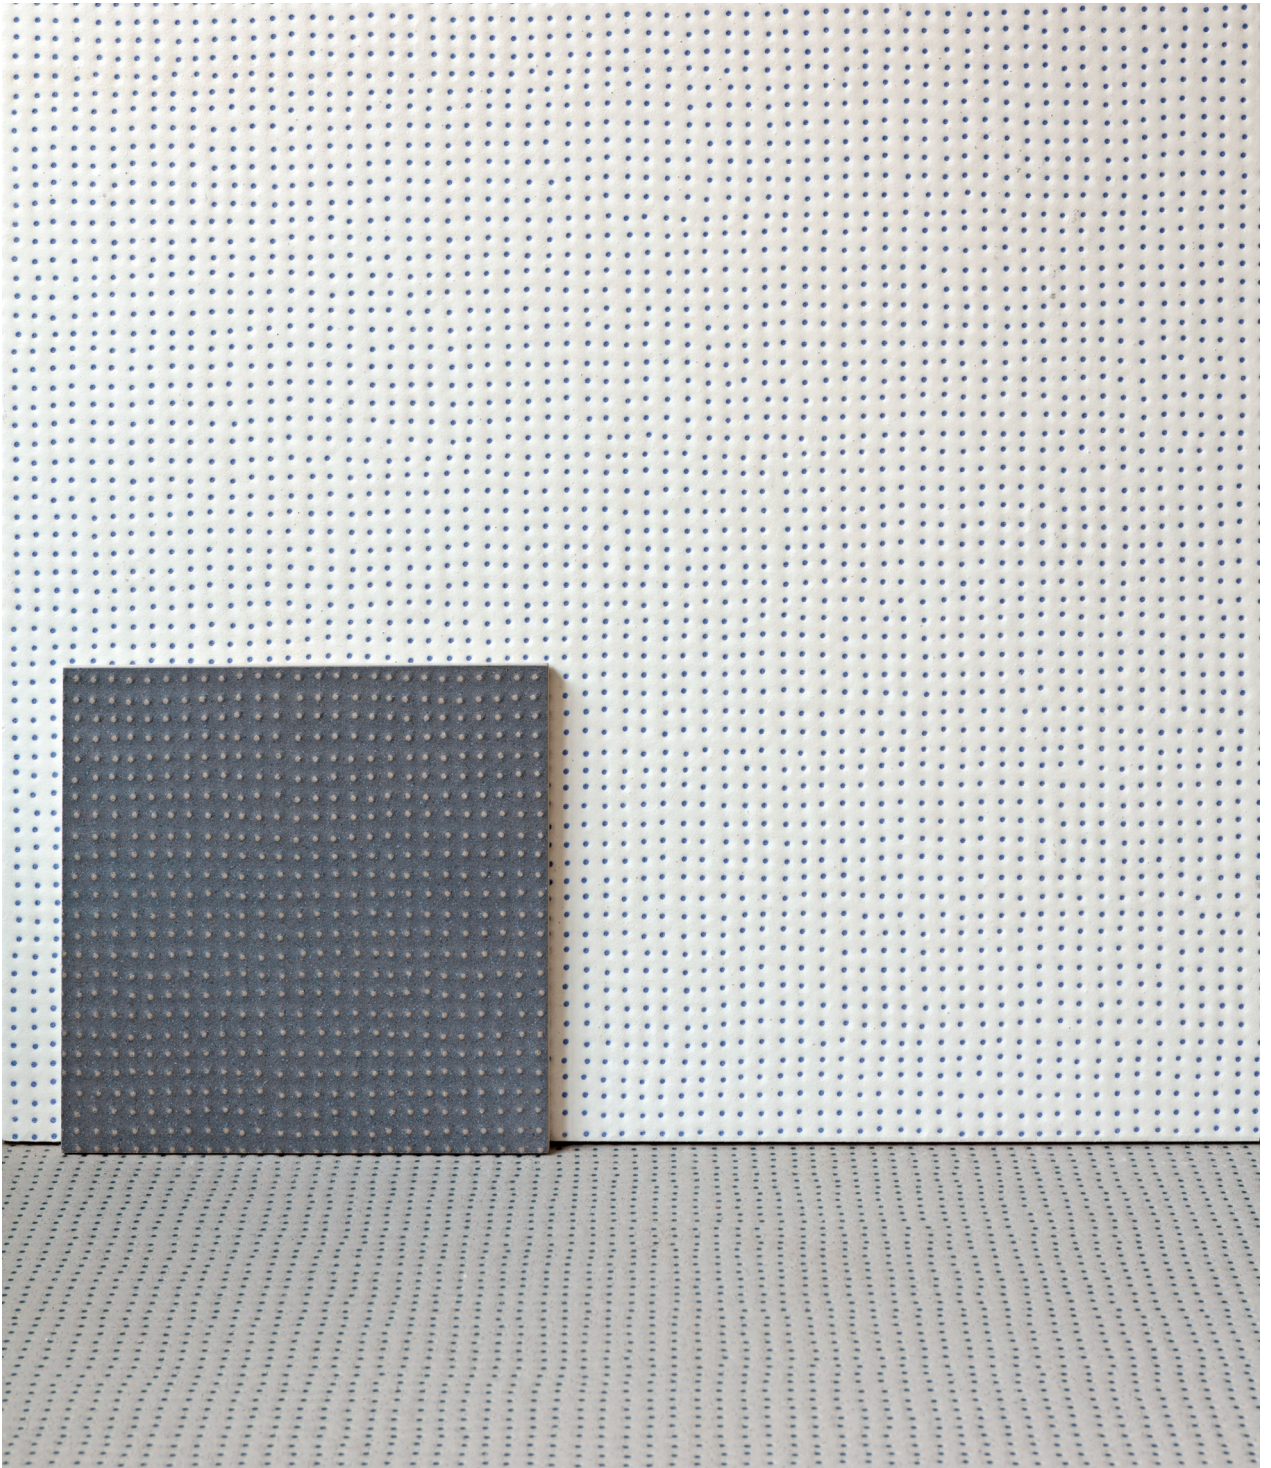

Pico

Pico Up Blue

Pico Red Dots Gris

Wall: Rombini Triangle Small Glossy Blanc. Floor: Pico Down Natural Satin.

Design by Ronan & Erwan Bouroullec
Photography by Studio Bouroullec, Delfino Sisto Legnani

Wall: Pico Blue Dots Satin, Pico Up Blue.
Floor: Pico Blue Dots Gris.

Mutina