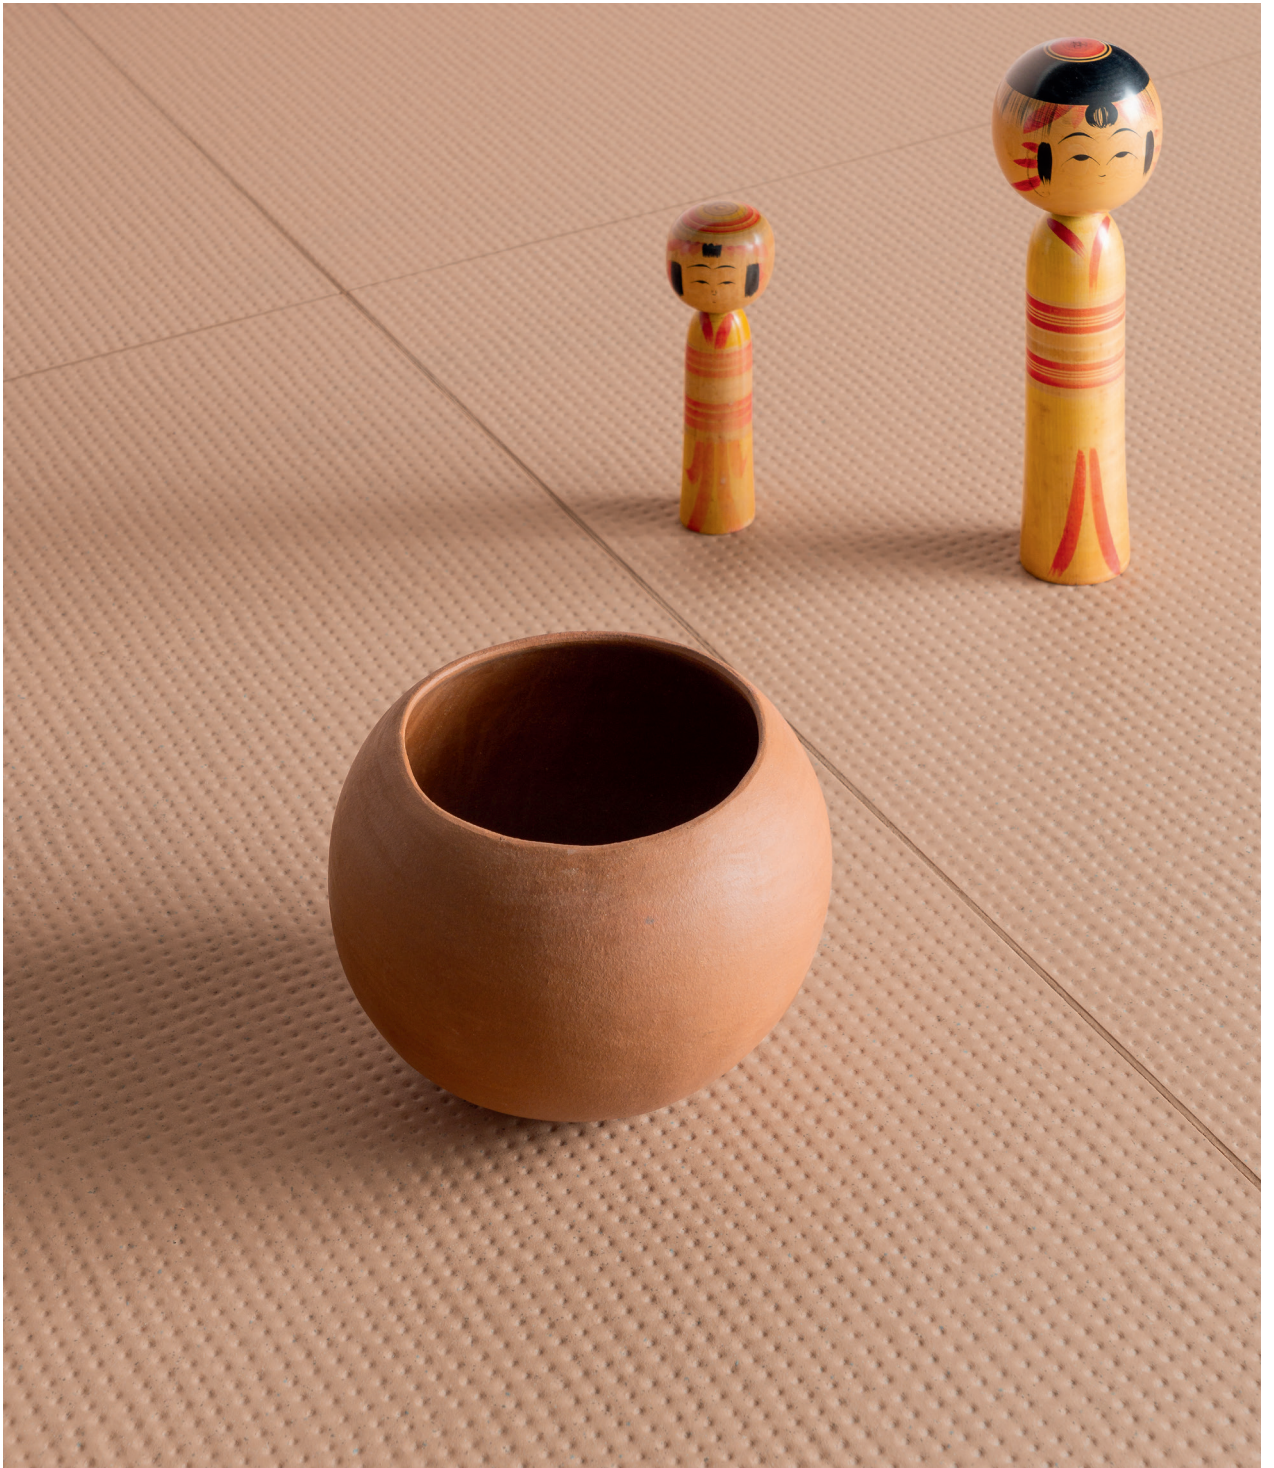

Pico

Pico Up Blue

Pico Red Dots Gris

Wall: Rombini Triangle Small Glossy Blanc. Floor: Pico Down Natural Satin.

Design by Ronan & Erwan Bouroullec
Photography by Studio Bouroullec, Delfino Sisto Legnani

Wall: Pico Blue Dots Satin, Pico Up Blue.
Floor: Pico Blue Dots Gris.