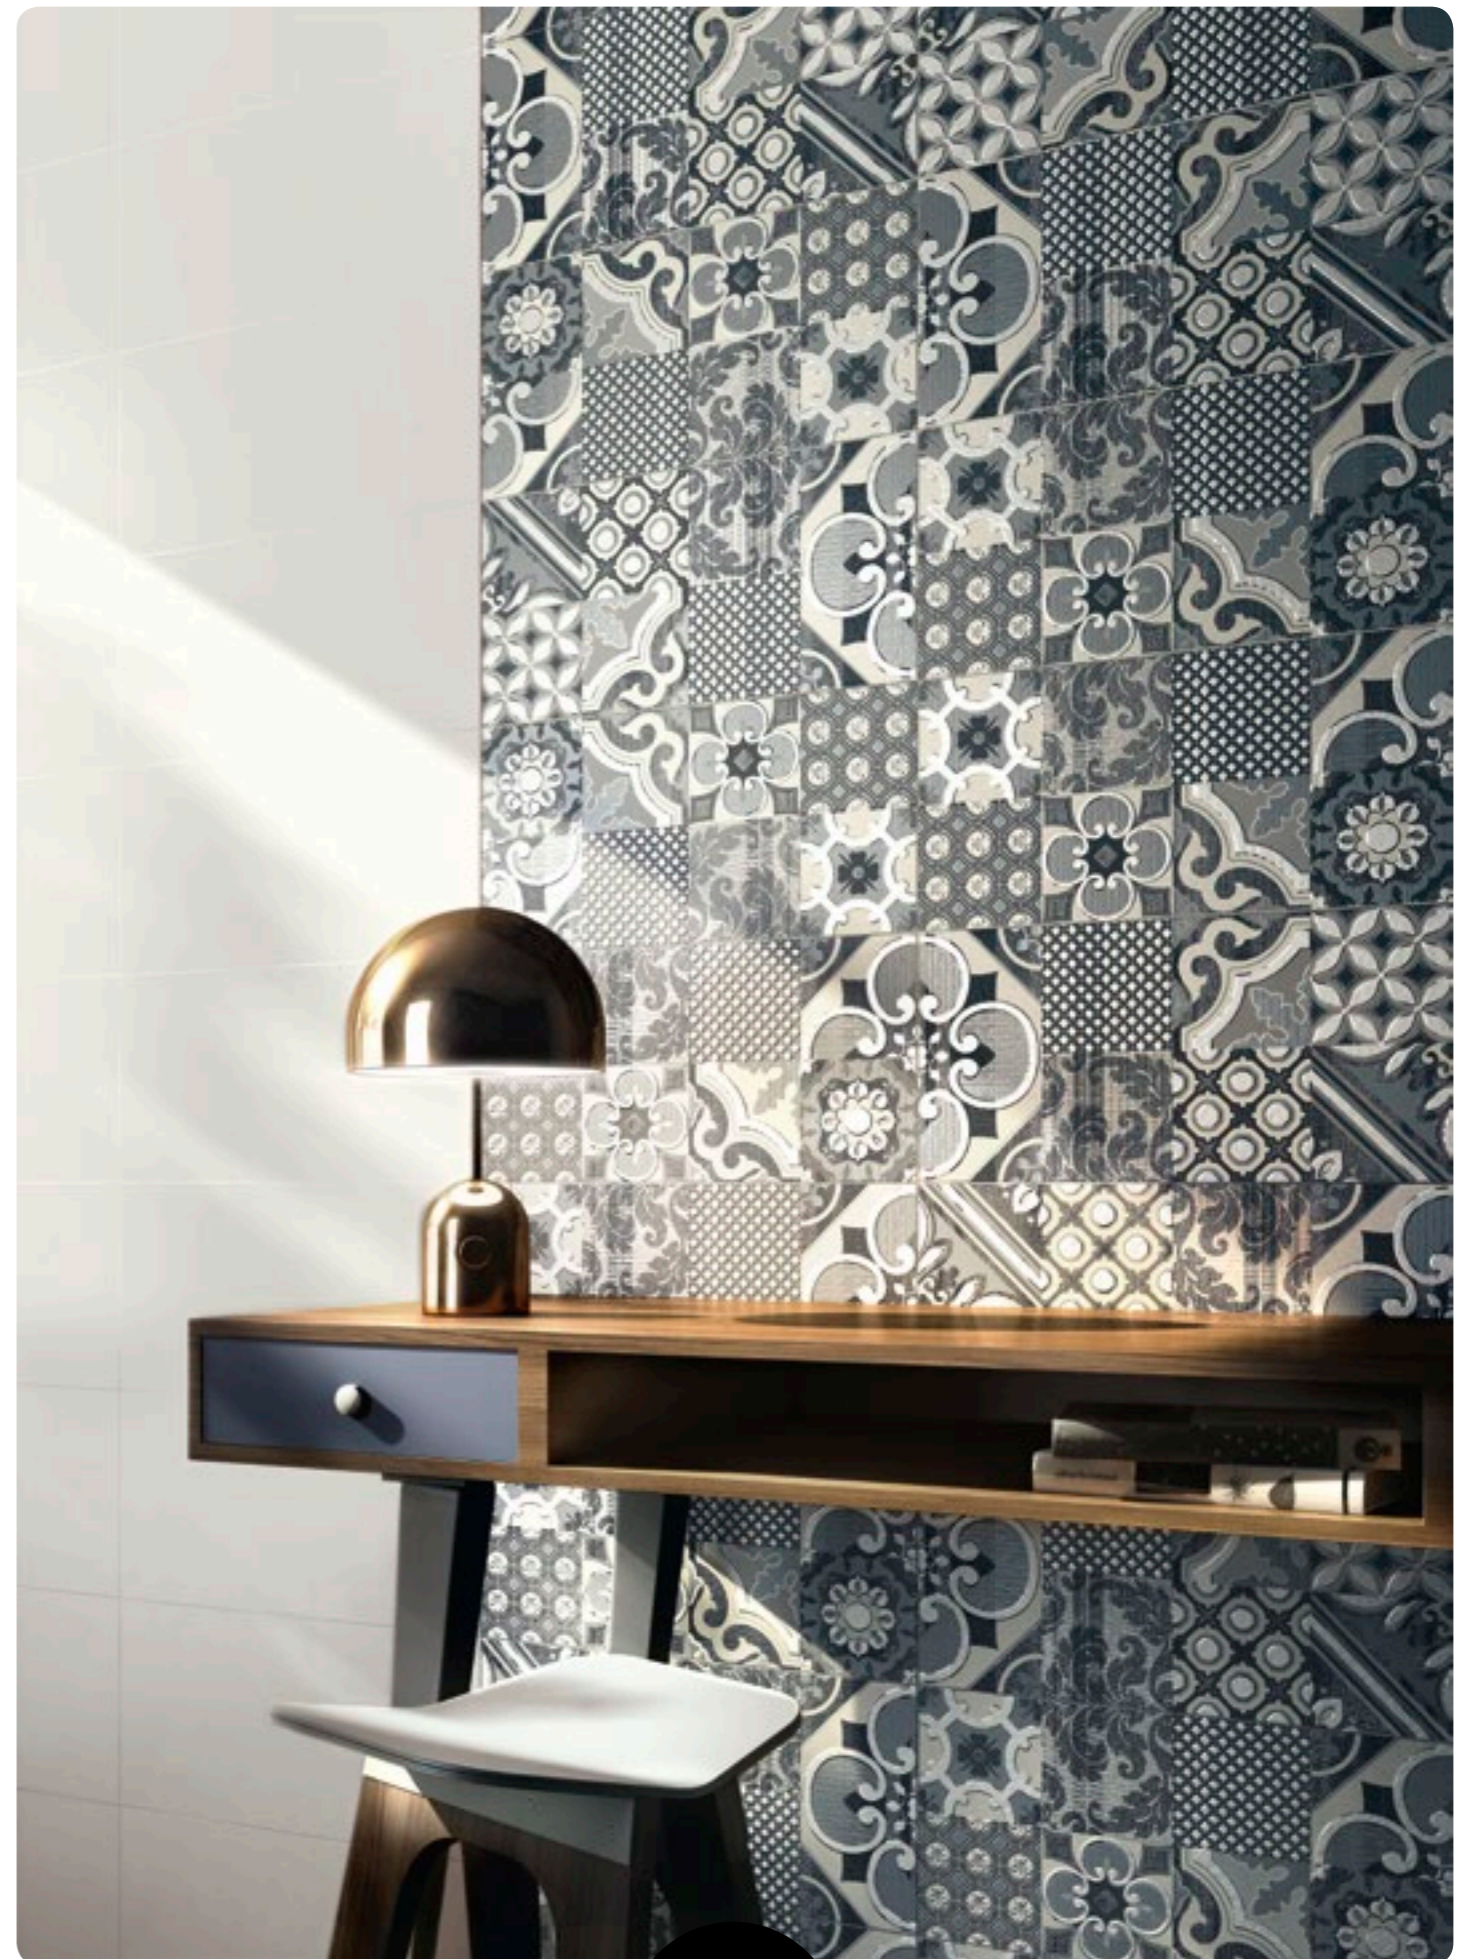

R57U
Fantasy Bianco Satinato rettificato 30x60
R02P
Fantasy Bianco Decoro Vintage 30x60

B I A N C O S A T I N A T O

Un richiamo al passato, un racconto di ciò che è stato. Fantasy caratterizza con stile tutti gli spazi della vita quotidiana.

A look back to the past, telling of times gone by. Fantasy gives stylish character to all everyday living spaces.

Eine Hommage an die Vergangenheit, ein Zeugnis des Gewesenen. Fantasy setzt in den Raumwelten des Alltags stilvolle Akzente.

Un rappel du passé, un récit de ce qui a été : Fantasy singularise avec style tous les espaces de la vie quotidienne.

Un guiño al pasado, el relato de lo que fue. Fantasy infunde personalidad y estilo a todos los espacios de la vida cotidiana.

Напоминание о прошлом, рассказ о том, что было. Fantasy стильно характеризует все пространства повседневной жизни.

RAGNO