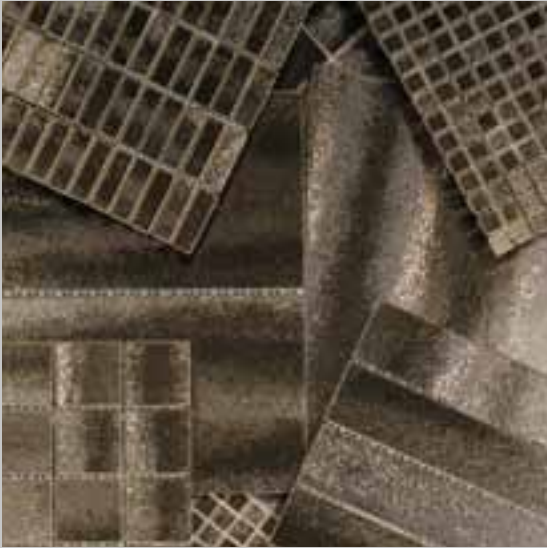

Grey Flannel

Hermes

Vis Two

Ruby