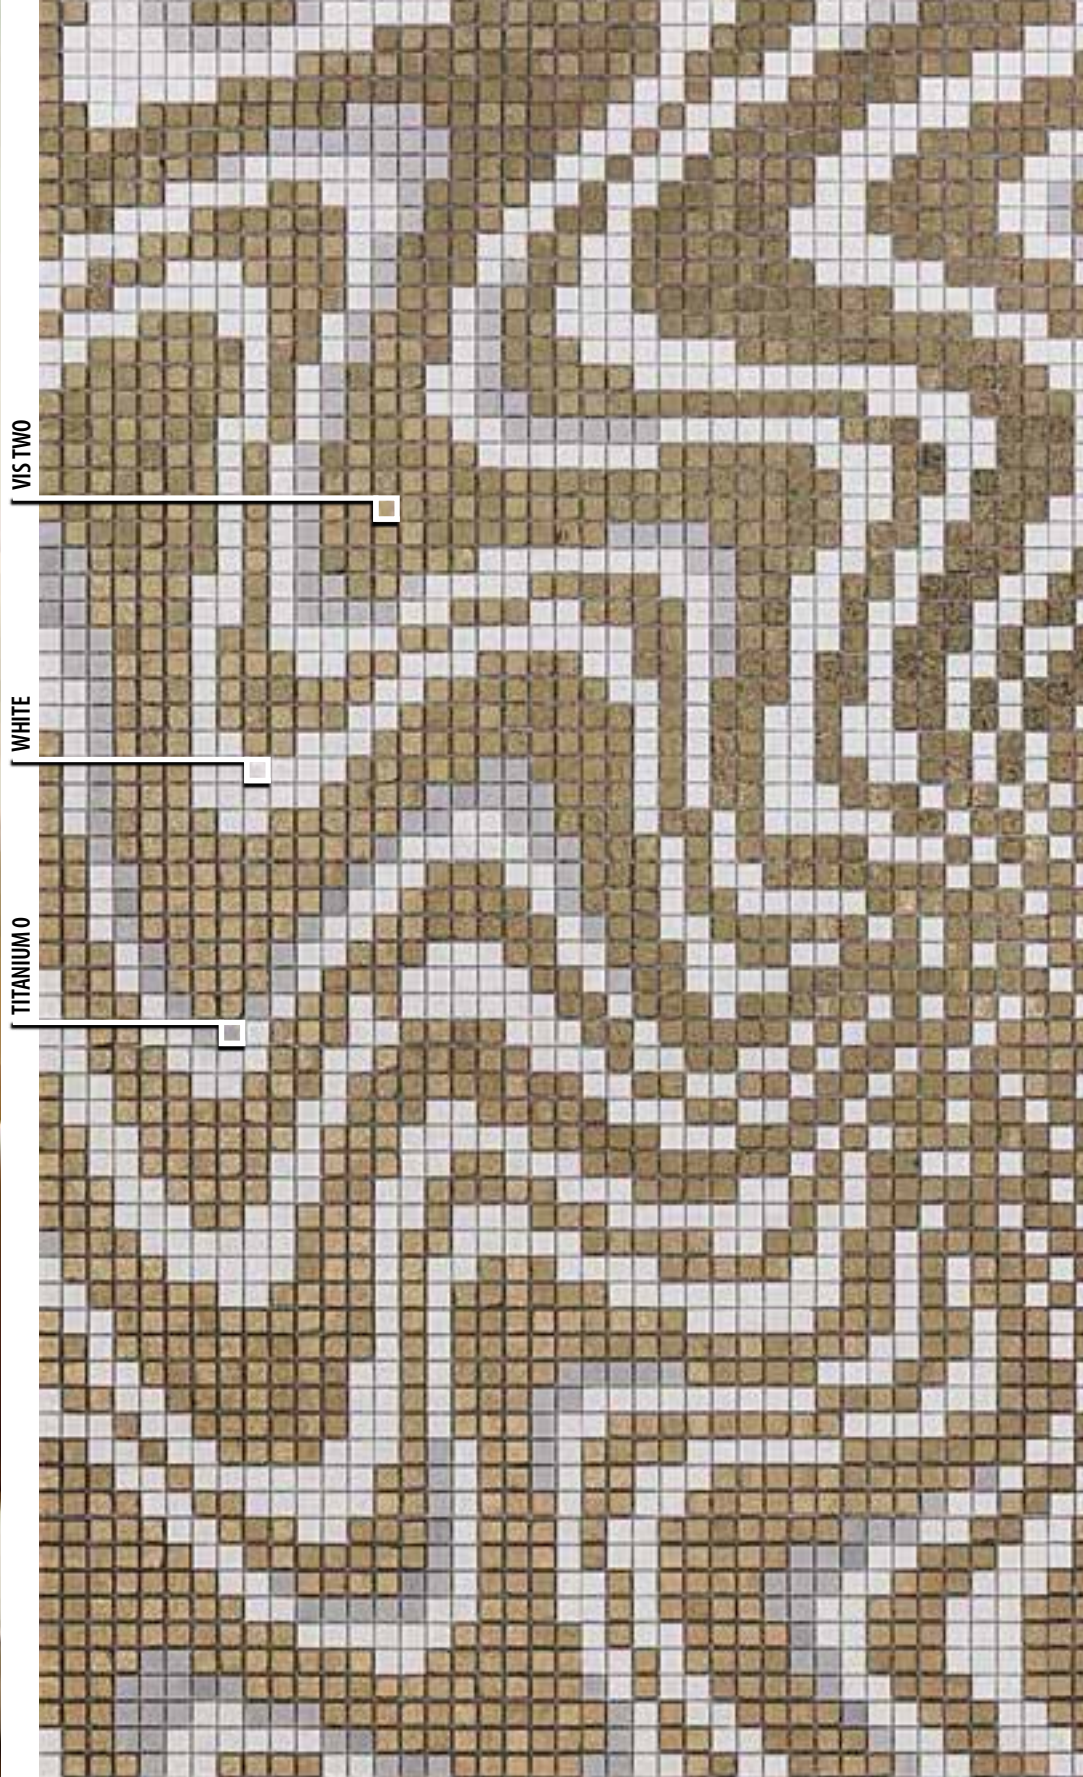

29,6x29,6 cm - 11 5/8" x 11 5/8"

TESSERA SIZE

1 x 1 cm - 3/8" x 3/8"

PixALL

VEGA

SICIS

Vega

PANEL DIMENSIONS (CUSTOM AVAILABLE)